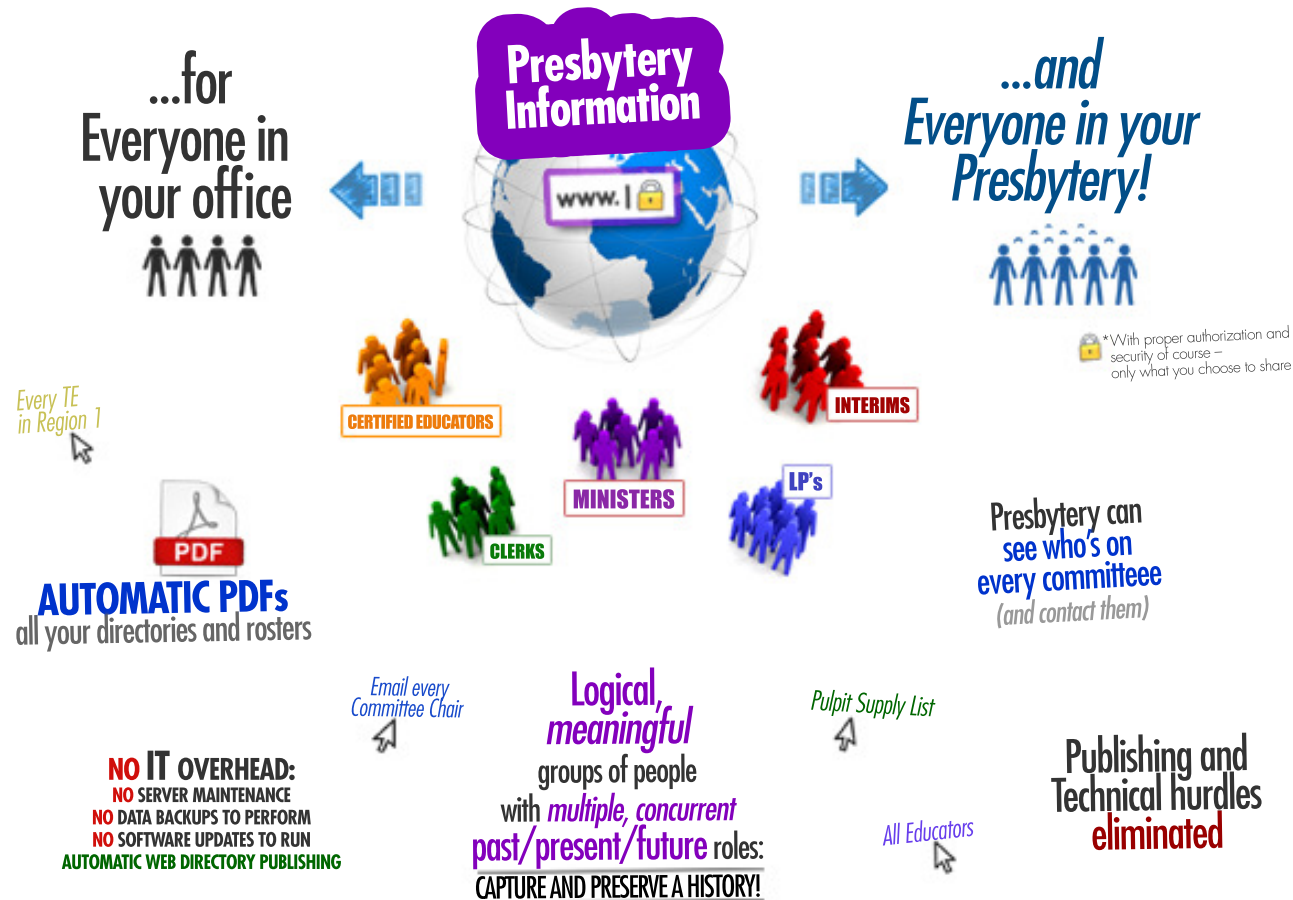

A Story of Two Presbytery Offices:

Flat, fair pricing:
CBASE.us

One that's **BOTTLENECKED:**

- Only one person knows how to get to the data
- Years of scattered, partial, disorganized documents
- It takes hours to manually make directories and rosters
- 1 thing has to be changed in 7 different places
- The second things are finally updated they just go out-of-date again - *always playing "catch-up"*

vs. One that's using **|CBASE|**:

It's a smart, easy-to-use Database+Web Solution that provides useful, **current** information for everyone... from anywhere... anytime*

Organize, Modernize, and Empower Your Entire Presbytery in One Seamless Transition.